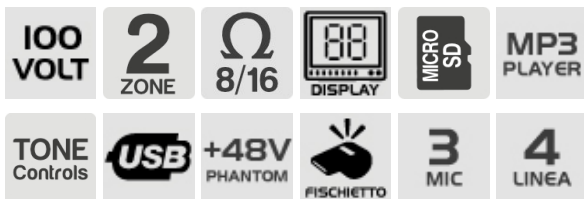

KARMA®

— GLEMM — rídem —

SCHEDA TECNICA / TECHNICAL SHEET

PAA 2480

960W 2-zone amplifier

Professional PA amplifier suitable both for 100V and 8 Ohm signals. It comes with 2 matrix zones to manage 4 line signals and 3 microphone signals. Thanks to its multimedia module it can play MP3 audio from USB sticks, TF cards and bluetooth connections. It includes a sophisticated latest generation FM and DAB+ radio receiver. It also features alarm signal, siren effect and mute function. Each input is independently adjustable in treble and bass. The maximum power is 480W per zone.

Matrix	Yes
Bluetooth	yes
RMS power	480W
Multizone	2 zones
8 Ohm max power	960W
Input impedance	8-16 Ohm
Multi zone	2 zones
Voice priority function	No
Tel paging function	No
MP3 compatible	Yes
MP3 player	Yes
CD/ USB	It includes USB module with display
Siren & Whistle	Siren
Rack space	2U
Input connectors	XLR + RCA
Output connectors	Terminals
Line inputs	4
Mic inputs	3
Constant voltage	100V compatible
SN ratio	Line >85dB, Mic > 72dB
Frequency response	60 Hz - 15 KHz (+/-3dB)
Color	black
Weight	9,6 kg
Product dimensions	484 x 405 x 88 mm
Power supply	110V - 230V