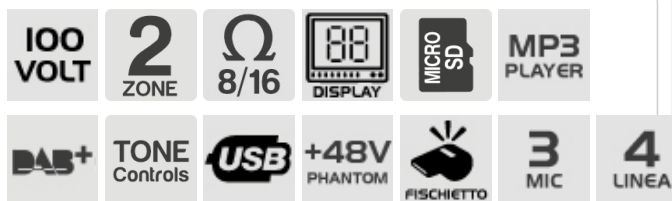

# KARMA®

— GLEMM — rídem —

SCHEDA TECNICA / TECHNICAL SHEET

## PAA 2480

960W 2-zone amplifier

Professional PA amplifier suitable both for 100V and 8 Ohm signals. It comes with 2 matrix zones to manage 4 line signals and 3 microphone signals. Thanks to its multimedia module it can play MP3 audio from USB sticks, TF cards and bluetooth connections. It includes a sophisticated latest generation FM and DAB+ radio receiver. It also features alarm signal, siren effect and mute function. Each input is independently adjustable in treble and bass. The maximum power is 480W per zone.

Matrix	Yes
Bluetooth	yes
RMS power	480W
Multizone	2 zones
8 Ohm max power	960W
Input impedance	8-16 Ohm
Multi zone	2 zones
Voice priority function	No
Tel paging function	No
MP3 compatible	Yes
MP3 player	Yes
CD/ USB	It includes USB module with display
Siren & Whistle	Siren
Rack space	2U
Input connectors	XLR + RCA
Output connectors	Terminals
Line inputs	4
Mic inputs	3
Constant voltage	100V compatible
S/N ratio	Line >85dB, Mic > 72dB
Frequency response	60 Hz - 15 KHz (+/-3dB)
Color	black
Weight	9,6 kg
Product dimensions	484 x 405 x 88 mm
Power supply	110V - 230V