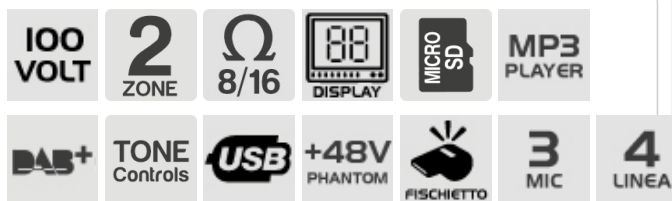

KARMA®

— GLEMM — rídem —

SCHEDA TECNICA / TECHNICAL SHEET

PAA 2240

480W 2-zone DAB amplifier

Professional PA amplifier suitable both for 100V and 8 Ohm signals. It comes with 2 matrix zones to manage 4 line signals and 3 microphone signals. Thanks to its multimedia module it can play MP3 audio from USB sticks, TF cards and bluetooth connections. It includes a sophisticated latest generation FM and DAB+ radio receiver. It also features alarm signal, siren effect and mute function. Each input is independently adjustable in treble and bass. The maximum power is 240W per zone.

Matrix	Yes
Bluetooth	yes
RMS power	240W
8 Ohm max power	2 x 240W
Input impedance	8 - 16 Ohm
Multi zone	2 zones
Voice priority function	No
VU METERS	Yes
Phantom Key	Yes
Tel paging function	No
Mp3 player	Yes
MP3 compatible	Yes
CD/ USB	It includes USB module with display
Siren & Whistle	Siren
Rack space	2U
Input connectors	XLR + RCA
Output connectors	Terminals
Line inputs	4
Mic inputs	3
Constant voltage	100V compatible
S/N ratio	Line >85dB, Mic 72dB
Frequency response	60Hz - 15KHz (+/- 3dB)
Color	black
Weight	6,6 kg
Product dimensions	484 x 405 x 88mm
Power supply	110V - 230V