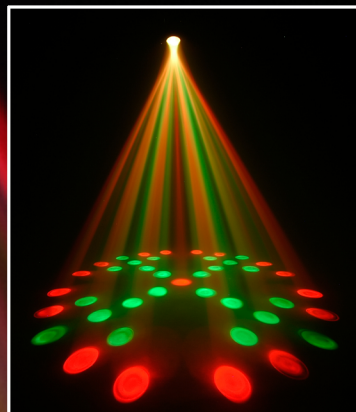

#### FEATURES

- LED moonflower effect
- Selectable functions: sound, rotating
- Additional power output: max 50 units @ 120V (see manual for details)

#### SPECIFICATIONS

- Beam angle: 43°
- Light source: 57 (17 red, 24 green, 16 blue) LEDs 100,000hrs
- Power and current: 120V, 60Hz: 8W, 0.1A operating, 0.1A inrush
- AC power: Switchable 115V/230V 50/60Hz
- Weight: 3.5lbs (1.6kg)
- Size: 8.8in x 5.3in x 7.5in  
224mm x 135mm x 191mm