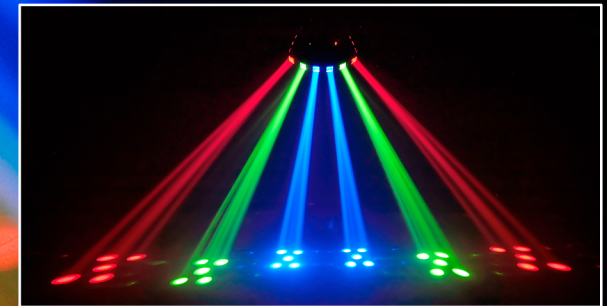

DERBY X

Brackets available for connecting multiple units.

CONTROL FEATURES

- 8-channel DMX-512 LED derby effect
- Blackout/static/strobe
- Individual control of red, green and blue LEDs within each cluster (6 total)
- Built-in automated programs via DMX
- Built-in sound activated programs via master/slave or DMX

ADDITIONAL FEATURES

- Mount multiple units together with adjustable bracket (XBRACKET)
- Additional power output: max 27 units @ 120V (see manual for details)

SPECIFICATIONS

- Coverage angle: 96°
- Light source: 90 (30 red, 30 green, 30 blue) LEDs
- Power and current: 120V, 60Hz: 24W, 0.2A operating, 0.2A inrush
- AC power: Autoswitching 100V – 240V 50/60Hz
- Weight: 4lbs (1.8kg)
- Size: 11.9in x 15in x 7.4in
302mm x 382mm x 187mm