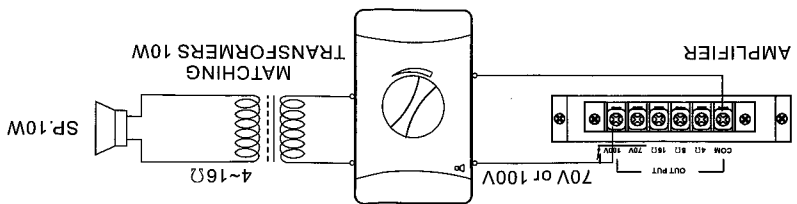

NORMAL POWER	6W	10W	20W	30W
	50V, 70V, 100V			
INPUT	VOLUME CONTROL WITH 11 POSITIONS & OFF			
ATTENUATION	OFF, 3dB			
SITE	120x70x50mm			

### SPECIFICATION

30 W

20 W

10 W

6 W