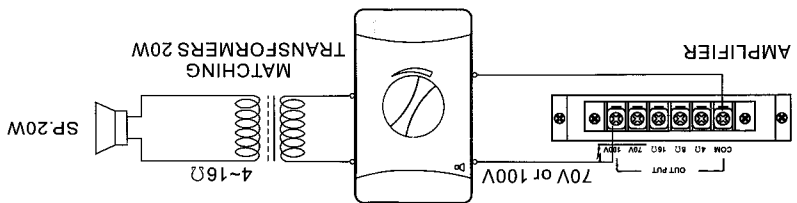

NORMAL POWER	6W	10W	20W	30W
	50V, 70V, 100V			
INPUT	VOLUME CONTROL WITH 11 POSITIONS & OFF			
ATTENUATION	OFF, 3dB			
SITE	120x70x50mm			

### SPECIFICATION

30 W

20 W

10 W

6 W