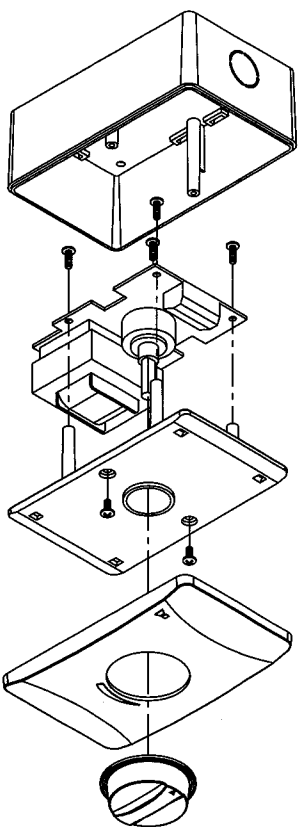

NORMAL POWER	6W	10W	20W	30W
	50V, 70V, 100V			
INPUT	VOLUME CONTROL WITH 11 POSITIONS & OFF			
ATTENUATION	OFF, 3dB			
SITE	120x70x50mm			

### SPECIFICATION

30 W

20 W

10 W

6 W

### CONSTRUCTION DIAGRAM

### LINE CONNECTION