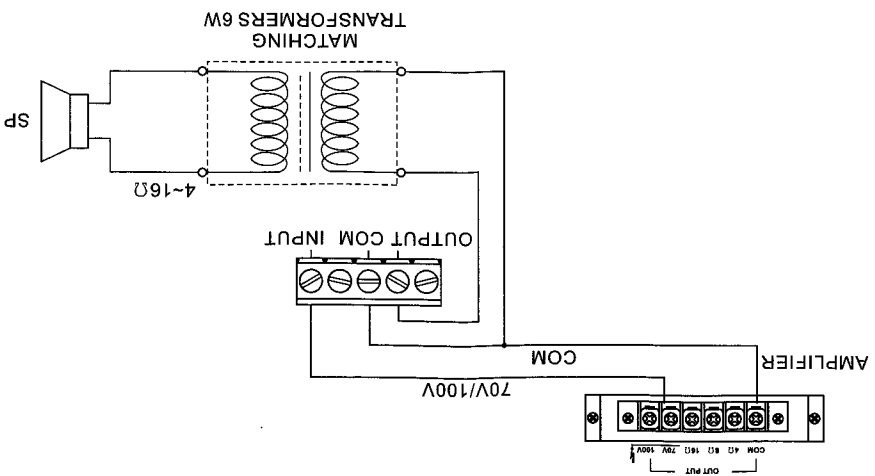

NORMAL POWER	6W	10W	20W	30W
	50V, 70V, 100V			
INPUT	VOLUME CONTROL WITH 11 POSITIONS & OFF			
ATTENUATION	OFF, 3dB			
SITE	120x70x50mm			

### SPECIFICATION

30 W

20 W

10 W

6 W

### CONSTRUCTION DIAGRAM

### LINE CONNECTION