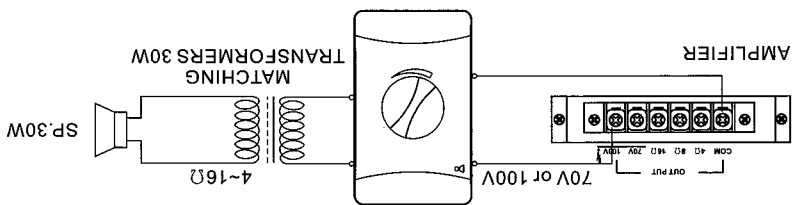

NORMAL POWER	6W	10W	20W	30W
	50V, 70V, 100V			
INPUT	VOLUME CONTROL WITH 11 POSITIONS & OFF			
ATTENUATION	OFF, 3dB			
SITE	120x70x50mm			

### SPECIFICATION

30 W

20 W

10 W

6 W